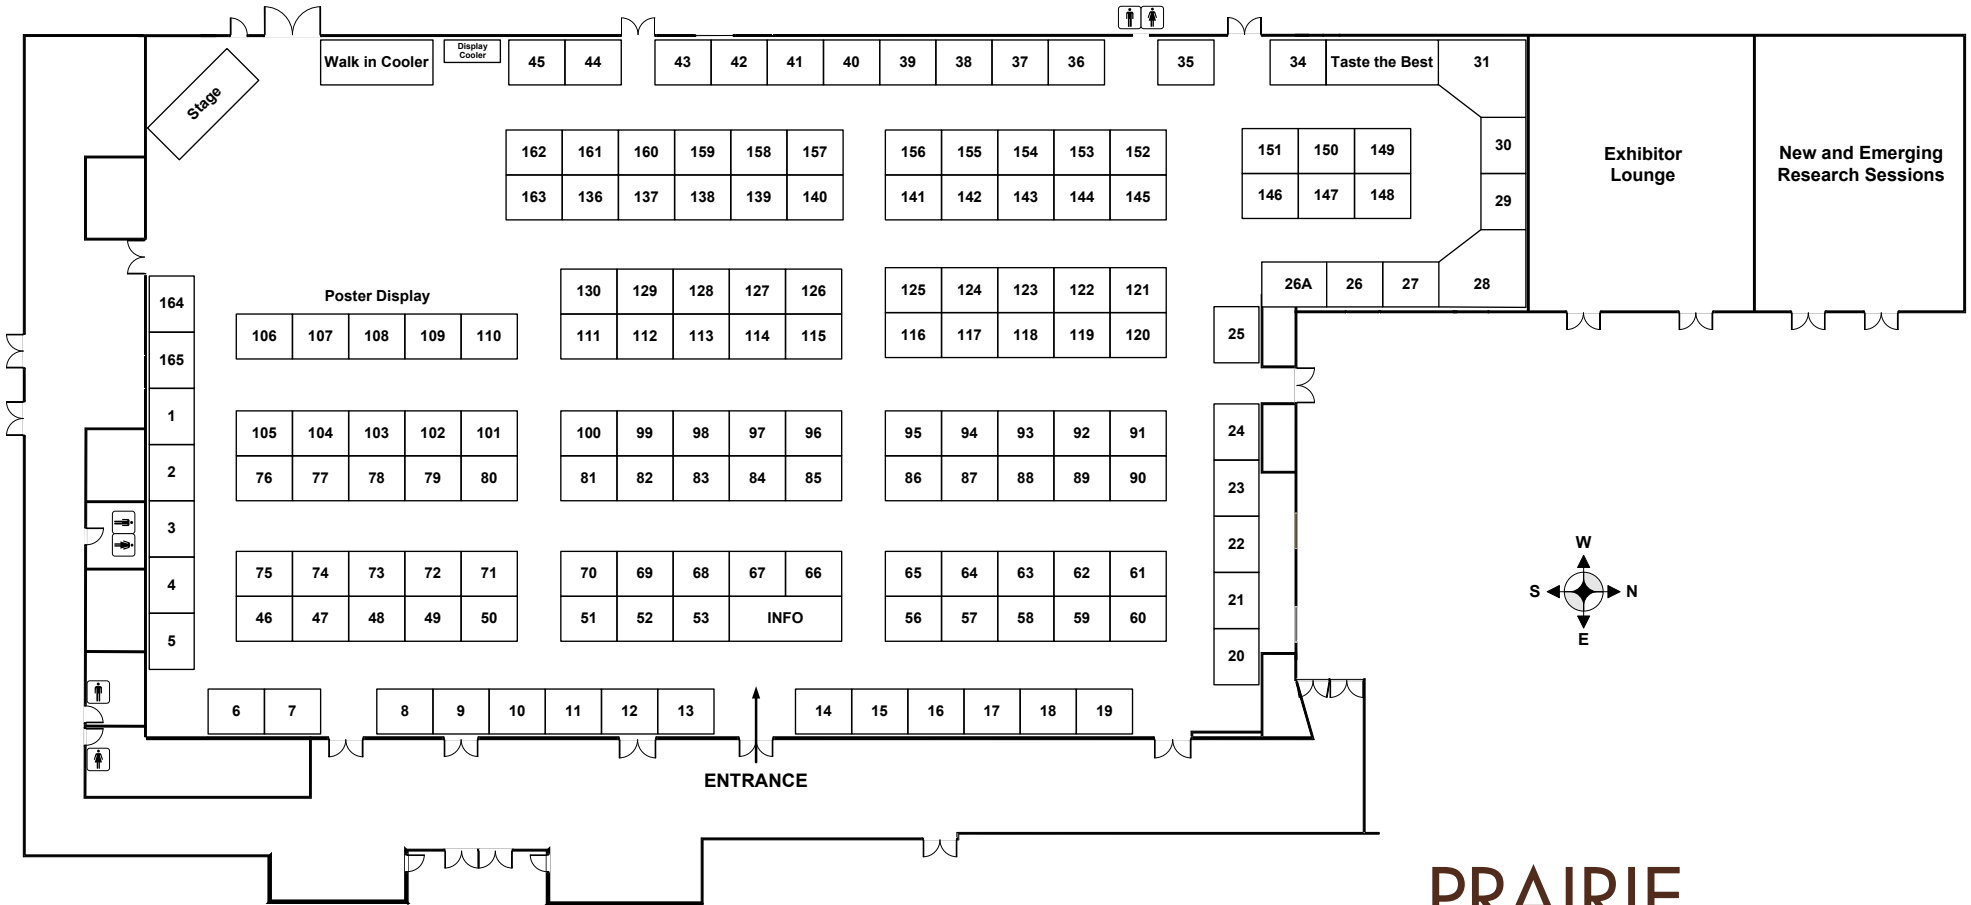

EXHIBITOR FLOOR PLAN 2016

Victoria Inn Hotel & Convention Centre

PRAIRIE
LIVESTOCK
EXPO