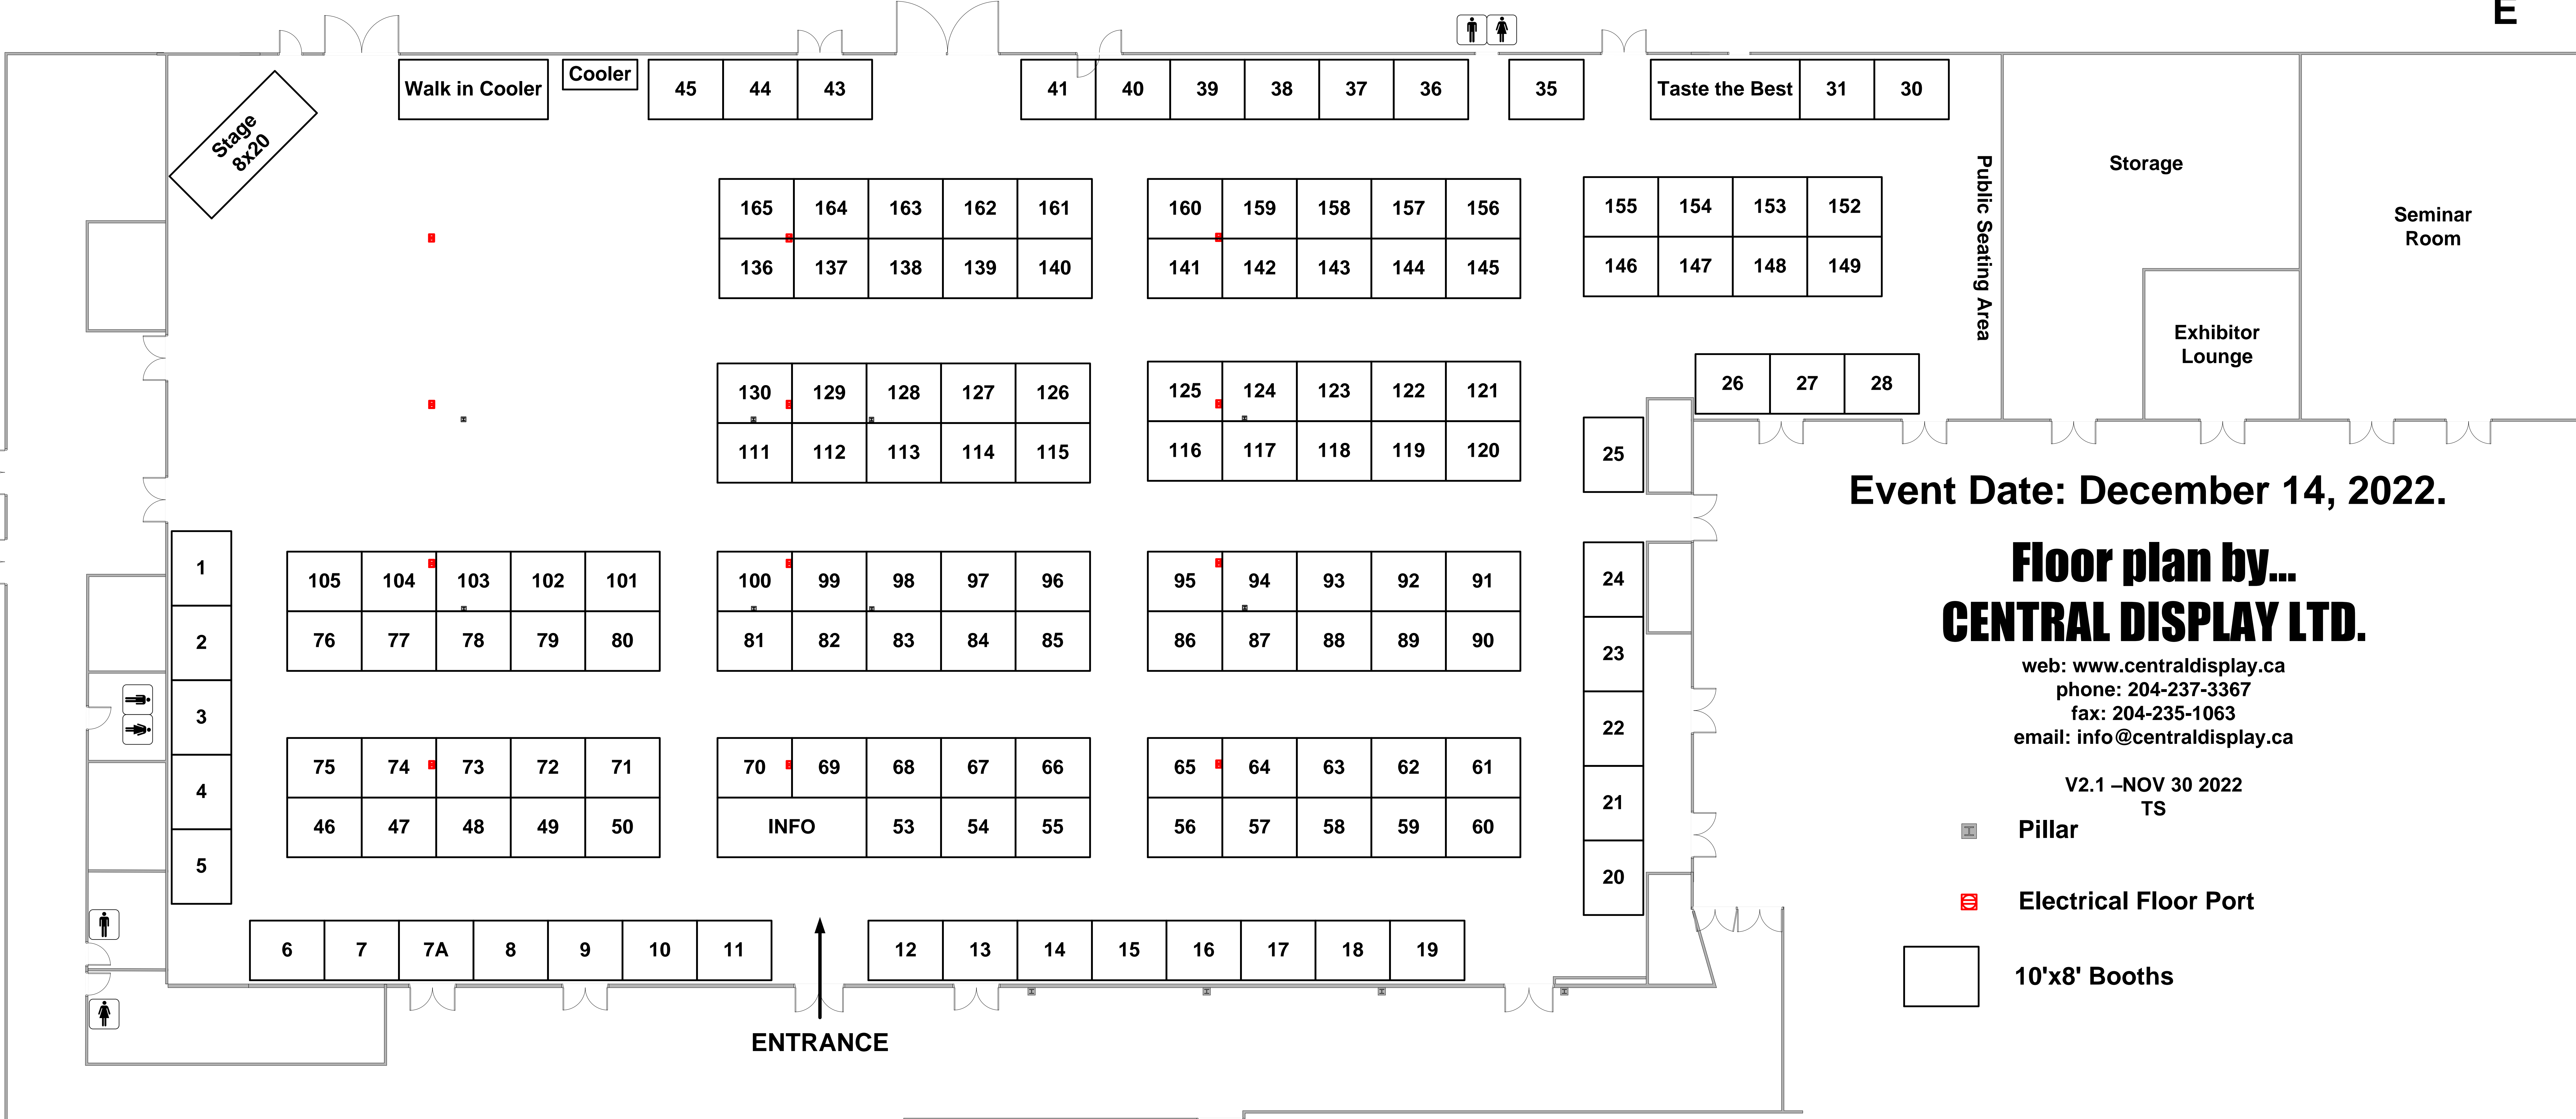

Prairie Livestock Expo 2022

Event Date: December 14, 2022.

**Floor plan by...
CENTRAL DISPLAY LTD.**

web: www.centraldisplay.ca
 phone: 204-237-3367
 fax: 204-235-1063
 email: info@centraldisplay.ca

V2.1 –NOV 30 2022
TS

-  Pillar
-  Electrical Floor Port
-  10'x8' Booths

Victoria Inn Convention Centre